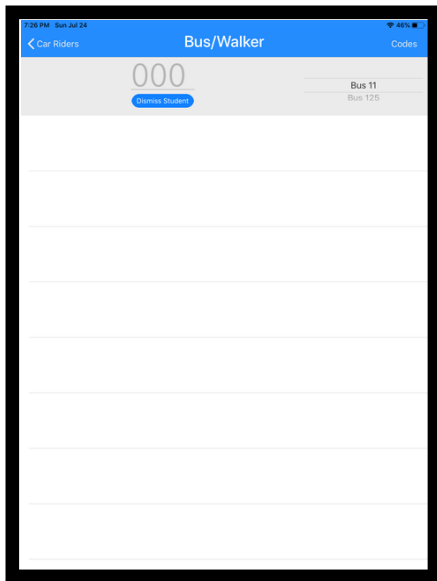

Bus Dismissal

Step 1

Bus riders line up and get ready for their bus.

Step 2

The teacher sets the app on the Bus/Walker setting

Step 3

As students walk into the bus, the teacher enters the student's number.